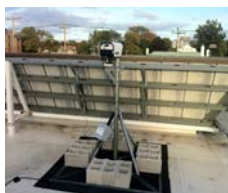

Quick Quote

This unique feature delivers our recommendation and pricing with no charge or obligation to you. Thank you for the opportunity!