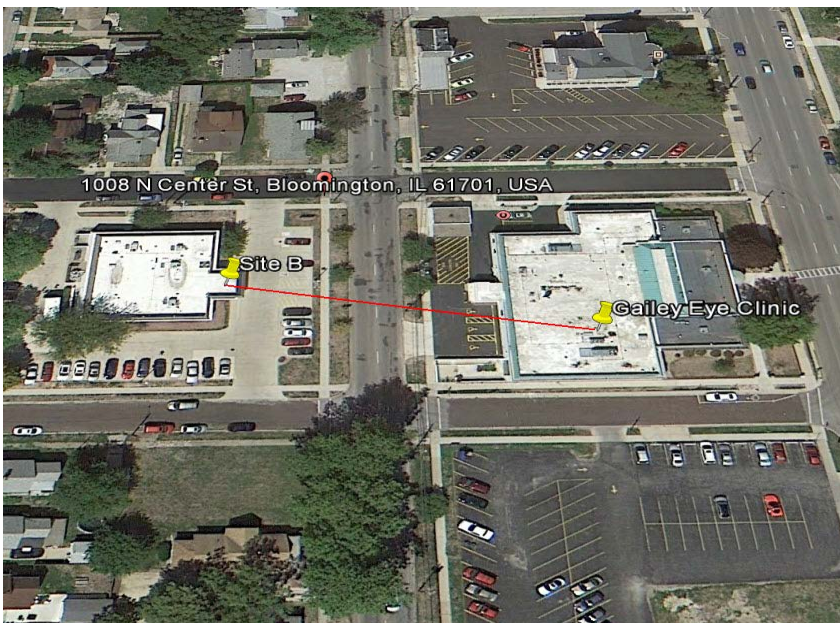

Quick Quote

This unique feature delivers our recommendation and pricing with no charge or obligation to you. Thank you for the opportunity!