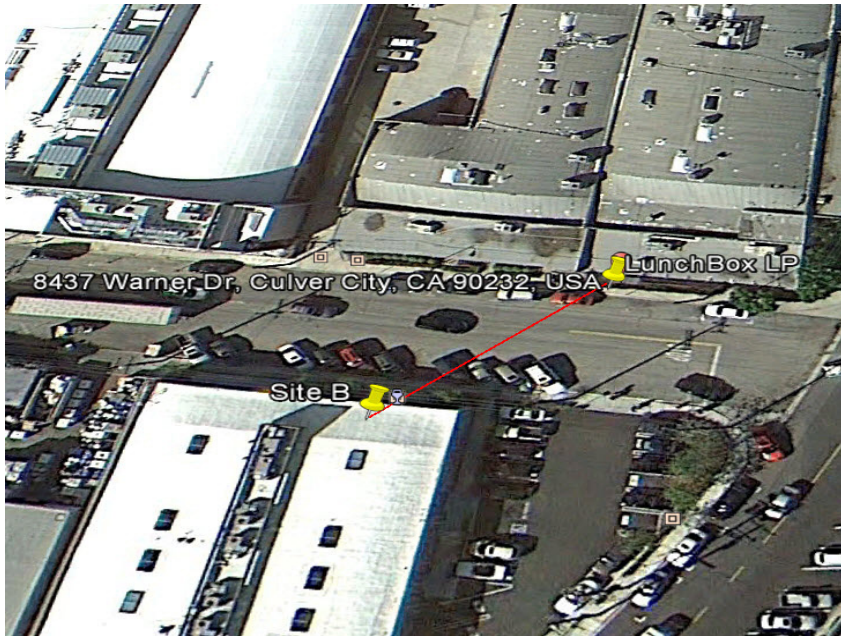

BluTec Systems

Operating out of Chanhassen, MN USA, BluTec Systems is structured to serve customers from around the world. Our staff is available 24x7, seven days a week to handle any inquiry or question you might have.

We are here to serve YOU. Thank you for allowing us to help you with your wireless point to point needs.

Installation Services

Since 2001, BluTec Systems has installed more links (750+) than any other North American provider of point-to-point solutions. Our manufacturer-certified installers are proficient across all brands of FSO or RF products.

Their job...is to make the integration to your network environment as seamless as possible. Taking just two days, we promise your vital infrastructure services will go uninterrupted.

Quick Quote

This unique feature delivers our recommendation and pricing with no charge or obligation to you. Thank you for the opportunity!

P 866.546.5730 or 952.745.1111
E jvr@blutecsys.com
W trimbledirect.com

WPs
2665 Longacres Dr.
Chanhassen, MN 55317