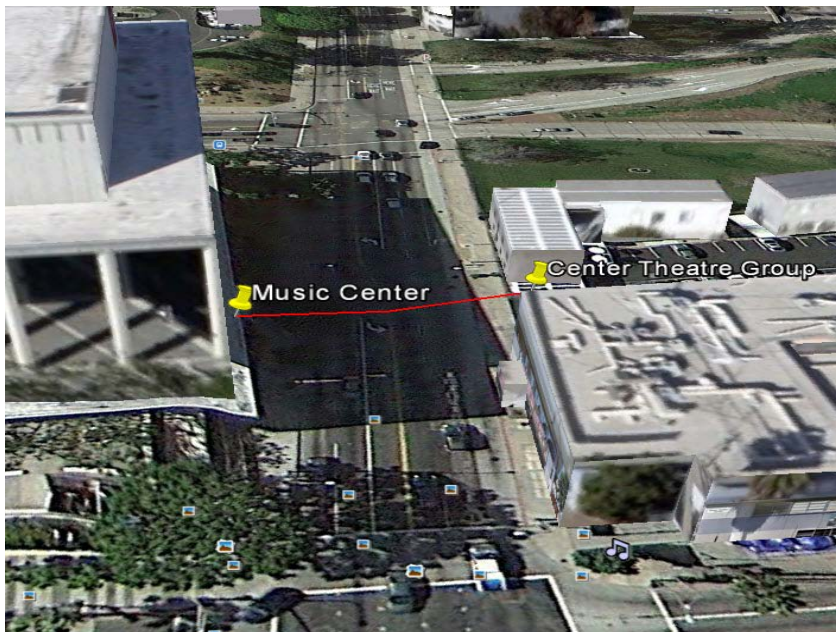

Quick Quote

This unique feature delivers our recommendation and pricing with no charge or obligation to you. Thank you for the opportunity!