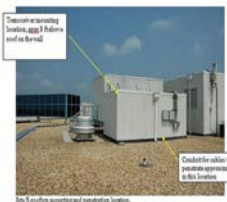

**Trimble**

**SoSA Corporation**  
Fairfax, VA

**Distances:** 193 Meters **Speed:** 1.0 Gbps Full Duplex

**Purpose of Link:** SoSA Corp. is located in the heart of the government service sector in Fairfax, VA. Looking to extend their network to an adjacent building, the recommended **Trimble PX-P0400E1000** provided the throughput and security to connect their offices with confidence.

At Site B, the unit is located indoors and transmits through glass efficiently for ease of access and control.

**BluTec Systems**

Operating out of Chanhassen, MN USA, BluTec Systems is structured to serve customers from around the world. Our staff is available 24x7, seven days a week to handle any inquiry or question you might have.