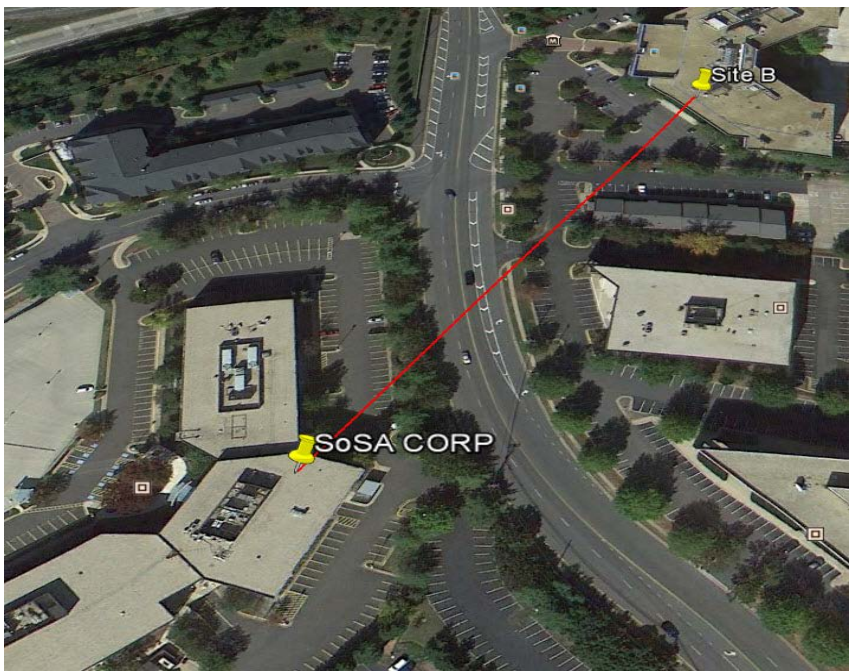

**Trimble**

**SoSA Corporation**  
Fairfax, VA

**Distances:** 193 Meters **Speed:** 1.0 Gbps Full Duplex

**Purpose of Link:** SoSA Corp. is located in the heart of the government service sector in Fairfax, VA. Looking to extend their network to an adjacent building, the recommended **Trimble PX-P0400E1000** provided the throughput and security to connect their offices with confidence.

At Site B, the unit is located indoors and transmits through glass efficiently for ease of access and control.

**BluTec Systems**

Operating out of Chanhassen, MN USA, BluTec Systems is structured to serve customers from around the world. Our staff is available 24x7, seven days a week to handle any inquiry or question you might have.